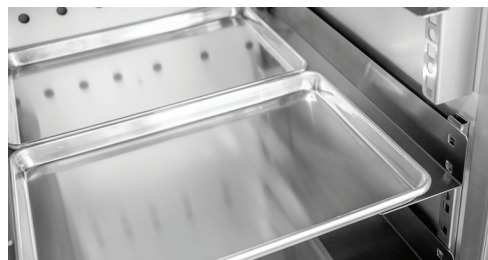

Shelving Options

TGN-1R-1S

NOTE: Picture shown with all 3 shelving options for visual but will only allow 2 shelving options per single door.

#1 ANGLE TRAY SLIDES

16 Ga. stainless steel

Angle type for bottom support of:

- (1) 18" x 26" pan or
- (2) 14" x 18" pans

#3 UNIVERSAL TRAY SLIDES

16 Ga. stainless steel

Angle type for bottom support of:

- (1) 18" x 26" pan or
- (2) 14" x 18" pans or
- (2) 12" x 20" pans

GASTRONORM TRAY SLIDES (STANDARD)

Dual tray slide system with wire shelves

Accommodates:

- (2) 12" x 20" food storage pans

| Tray Slides | Spacings | | | |
|---------------------------------|------------|----|------|----|
| | 1.5" | 3" | 4.5" | 6" |
| #1 ANGLE TRAY SLIDES | | | | |
| | QUANTITIES | | | |
| Full Section | N/A | 15 | 10 | 8 |
| Half Section | N/A | 7 | 5 | 4 |
| #3 UNIVERSAL TRAY SLIDES | | | | |
| | QUANTITIES | | | |
| Full Section | N/A | 16 | 11 | 8 |
| Half Section | N/A | 7 | 5 | 4 |
| GASTRONORM TRAY SLIDES | | | | |
| | QUANTITIES | | | |
| Full Section | 33 | 17 | 11 | 9 |
| Half Section | 14 | 7 | 5 | 4 |