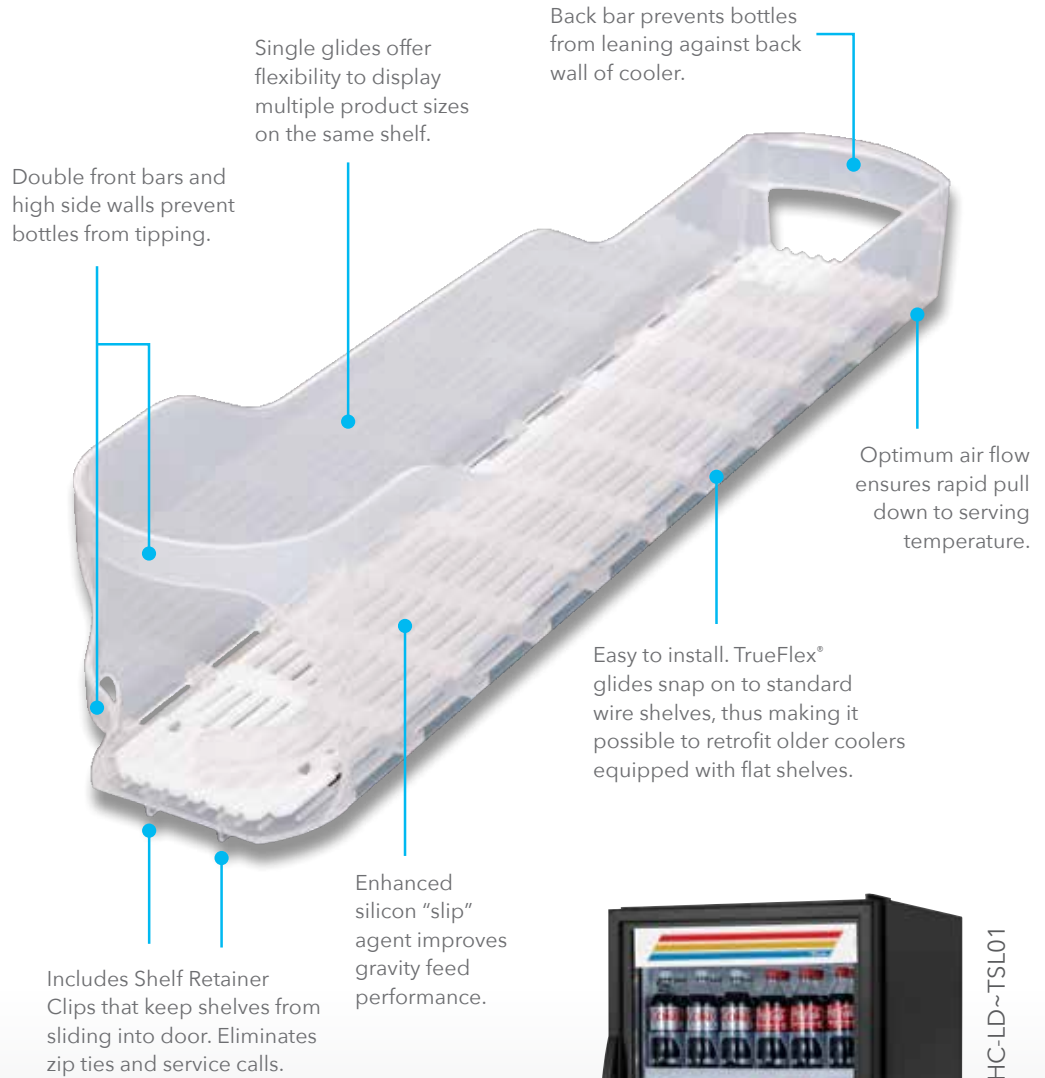

TrueFlex®

Gravity Feed Organizers

Double front bars and high side walls prevent bottles from tipping.

Single glides offer flexibility to display multiple product sizes on the same shelf.

Back bar prevents bottles from leaning against back wall of cooler.

Optimum air flow ensures rapid pull down to serving temperature.

Easy to install. TrueFlex® glides snap on to standard wire shelves, thus making it possible to retrofit older coolers equipped with flat shelves.

Enhanced silicon "slip" agent improves gravity feed performance.

Includes Shelf Retainer Clips that keep shelves from sliding into door. Eliminates zip ties and service calls.

GDM-10-58-HC-LD~TSL01

True
REFRIGERATION

TrueFlex® fits GEM versions of these listed models.

† In order to maximize load out of 20 oz. bottles, additional shelves required.